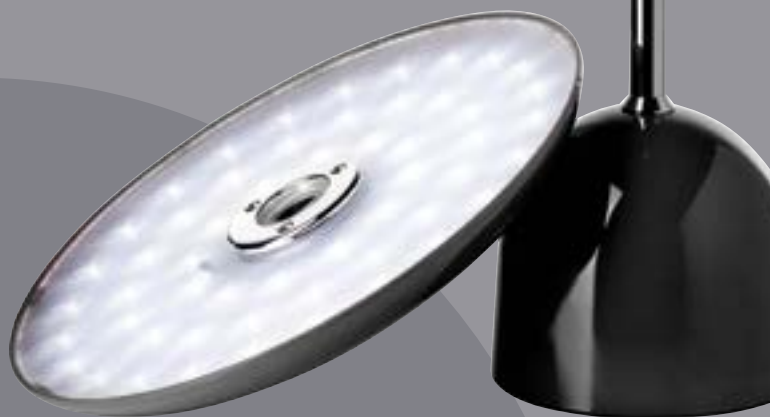

# RED PLANET

ultimate unique masterpiece | mouthblown glass | turnable use

115416  
[ RED PLANET ] bowl on foot  
opaque glass, red-black  
H25cm, D22cm  
129,00€

# FLASH LIGHT

eye-catching style | shiny lacquer | removable lamp-shade | LED USB-charging

68

[ FLASH LIGHT ] LED-light  
melamine  
165052 black  
165051 red  
H50cm, D23cm

99,95€

69