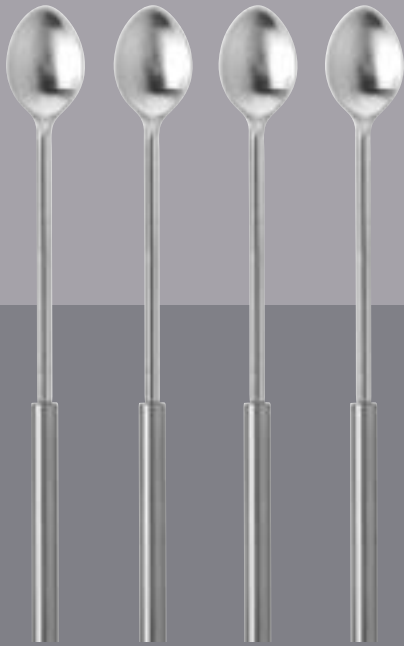

[**BLIND TASTE**] spoon
stainless steel
154244 matte grey
154253 black powder coated
set of 4

69,95€

49