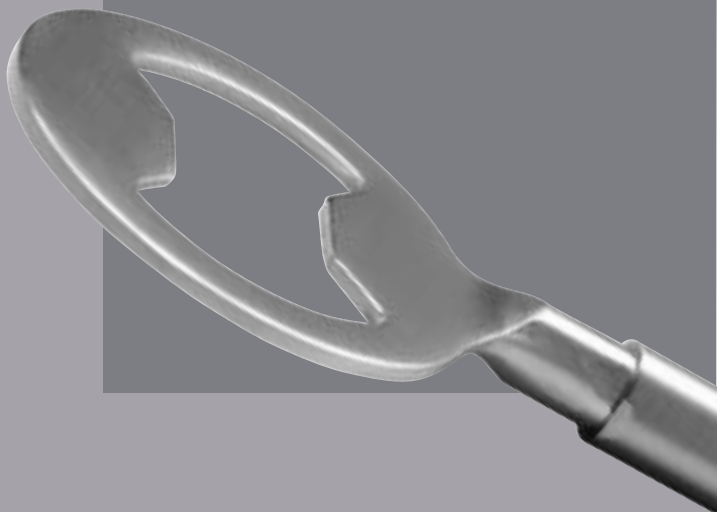

# OPEN END

essential bar accessory | practical and smart | puristic shape

[ OPEN END ] bottle opener  
stainless steel  
154242 dull grey  
154243 black powder coated  
L17cm, W9cm

24,95€

45

[ ALL IN ONE ] bar accessories  
stainless steel  
154240 matte grey  
154241 black powder coated  
set of 4  
89,95€