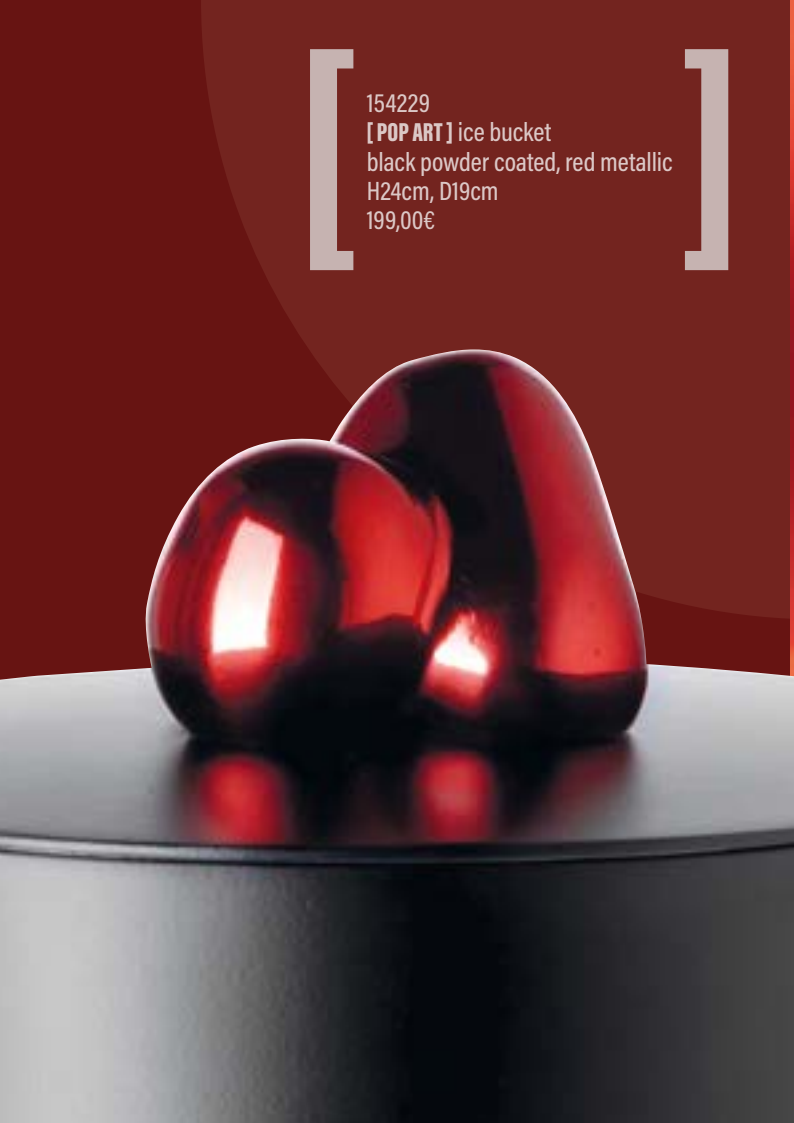

154229
[POP ART] ice bucket
black powder coated, red metallic
H24cm, D19cm
199,00€