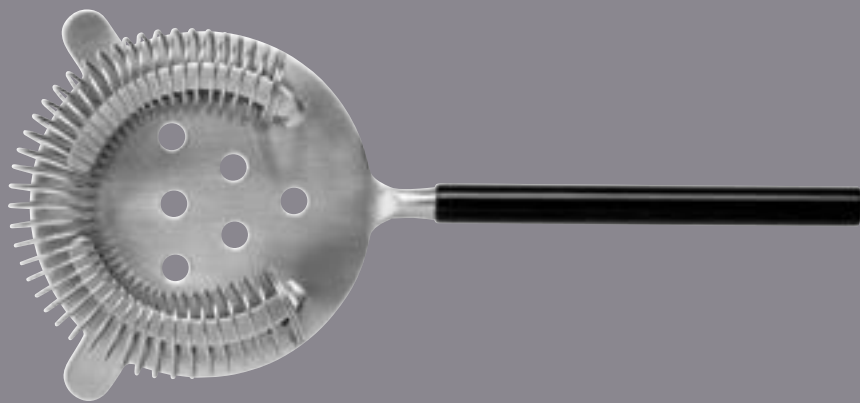

# OPEN END

essential bar accessory | practical and smart | puristic shape

[ OPEN END ] bottle opener  
stainless steel  
154242 dull grey  
154243 black powder coated  
L17cm, W9cm

24,95€

45

[ ALL IN ONE ] bar accessories  
stainless steel  
154240 matte grey  
154241 black powder coated  
set of 4  
89,95€