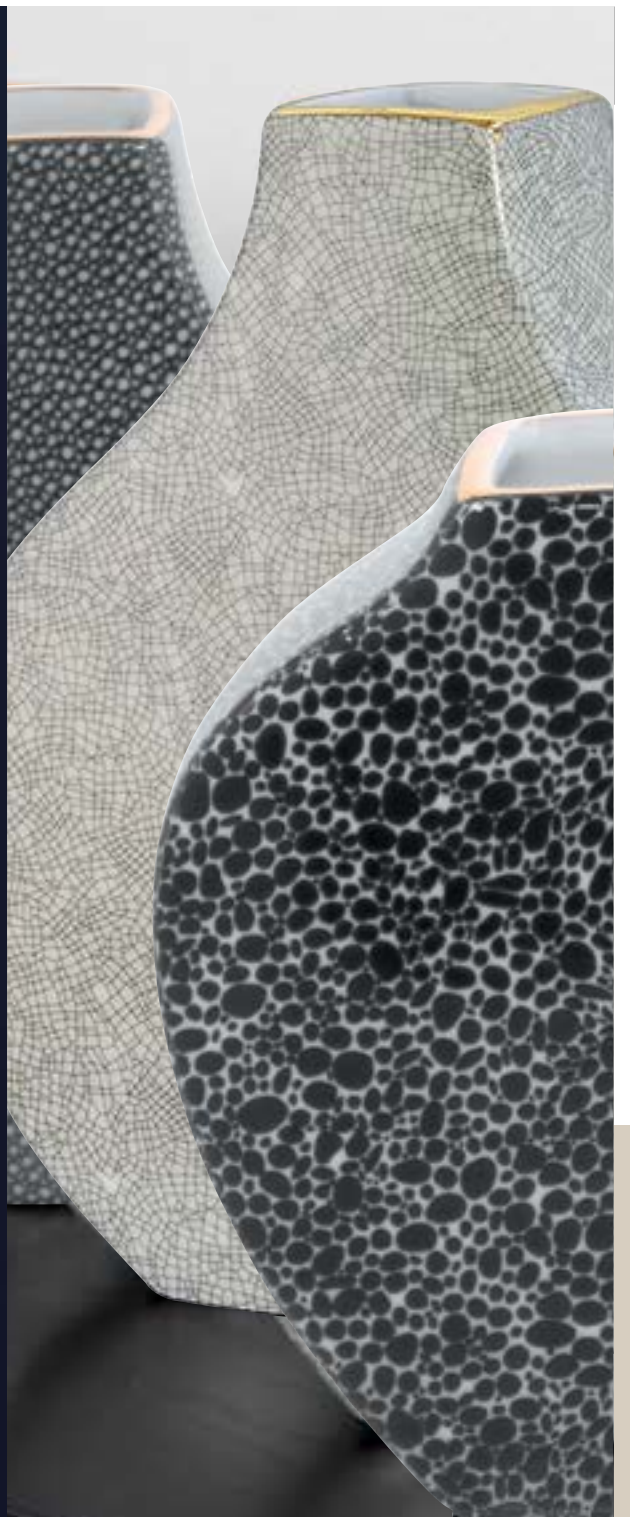

MINTA

Vase, Porzellan, grau
127132
H17cm, 15x6cm
79,95€

127133
H23cm, 19x6cm
89,95€